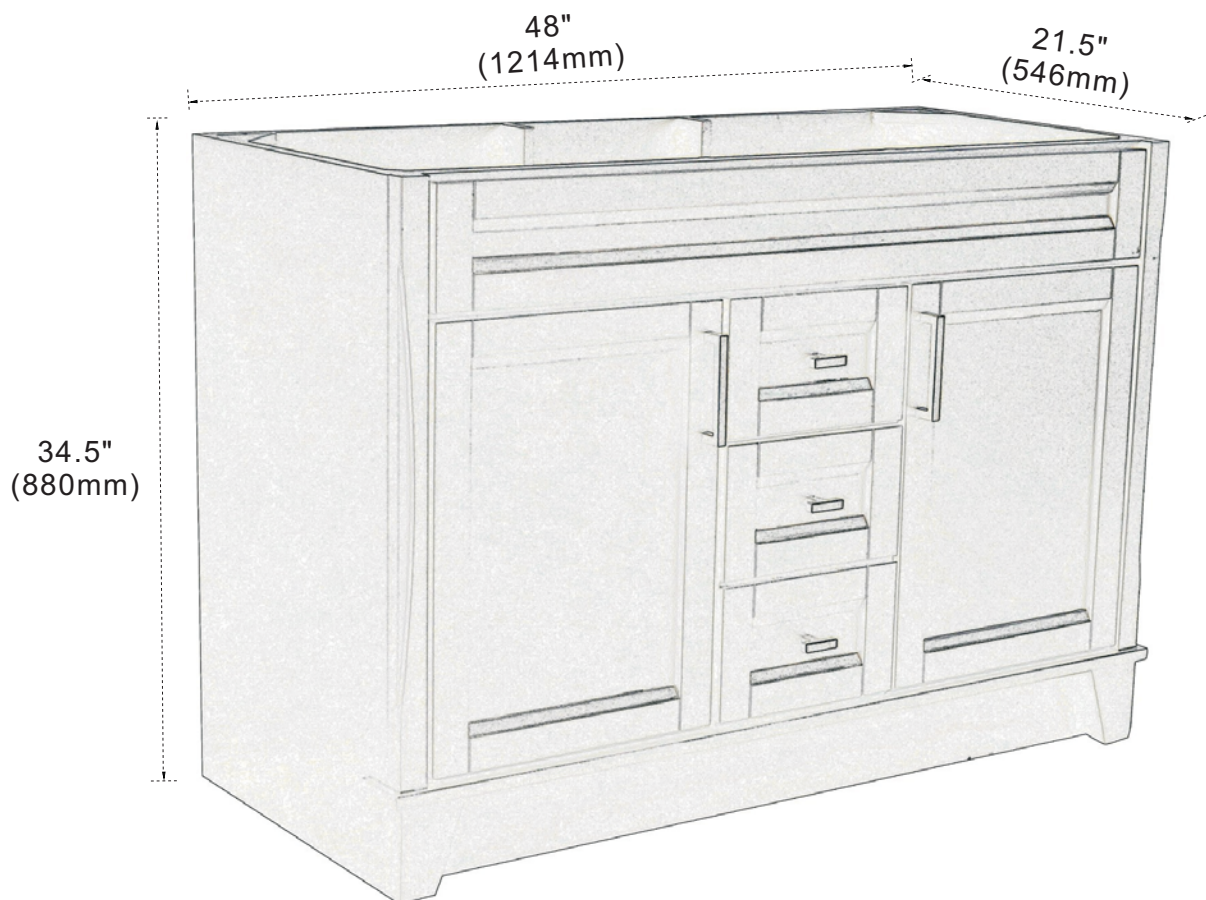

BELLATERRA HOME

Model: 400700-48D (Counter top sold separately)

Features

1. Solid wood and Plywood;
2. Two soft closing doors;
3. Two full extension soft closing drawers;
4. Dovetail construction drawers;
5. Brush nickel hardware;

Colors / Finishes

- WH - Pure White;
BU - Dark Navy Blue;
DG - Dark Gray

**NOTE: SINK STYLE, SHAPE, FAUCET HOLES, CUTOUT ON TOP, VANITY MAY VARY FROM THE PICTURE ABOVE.
INSTRUCTIONAL PURPOSE ONLY.**

Professional installation is recommended.
www.bellaterra-home.com